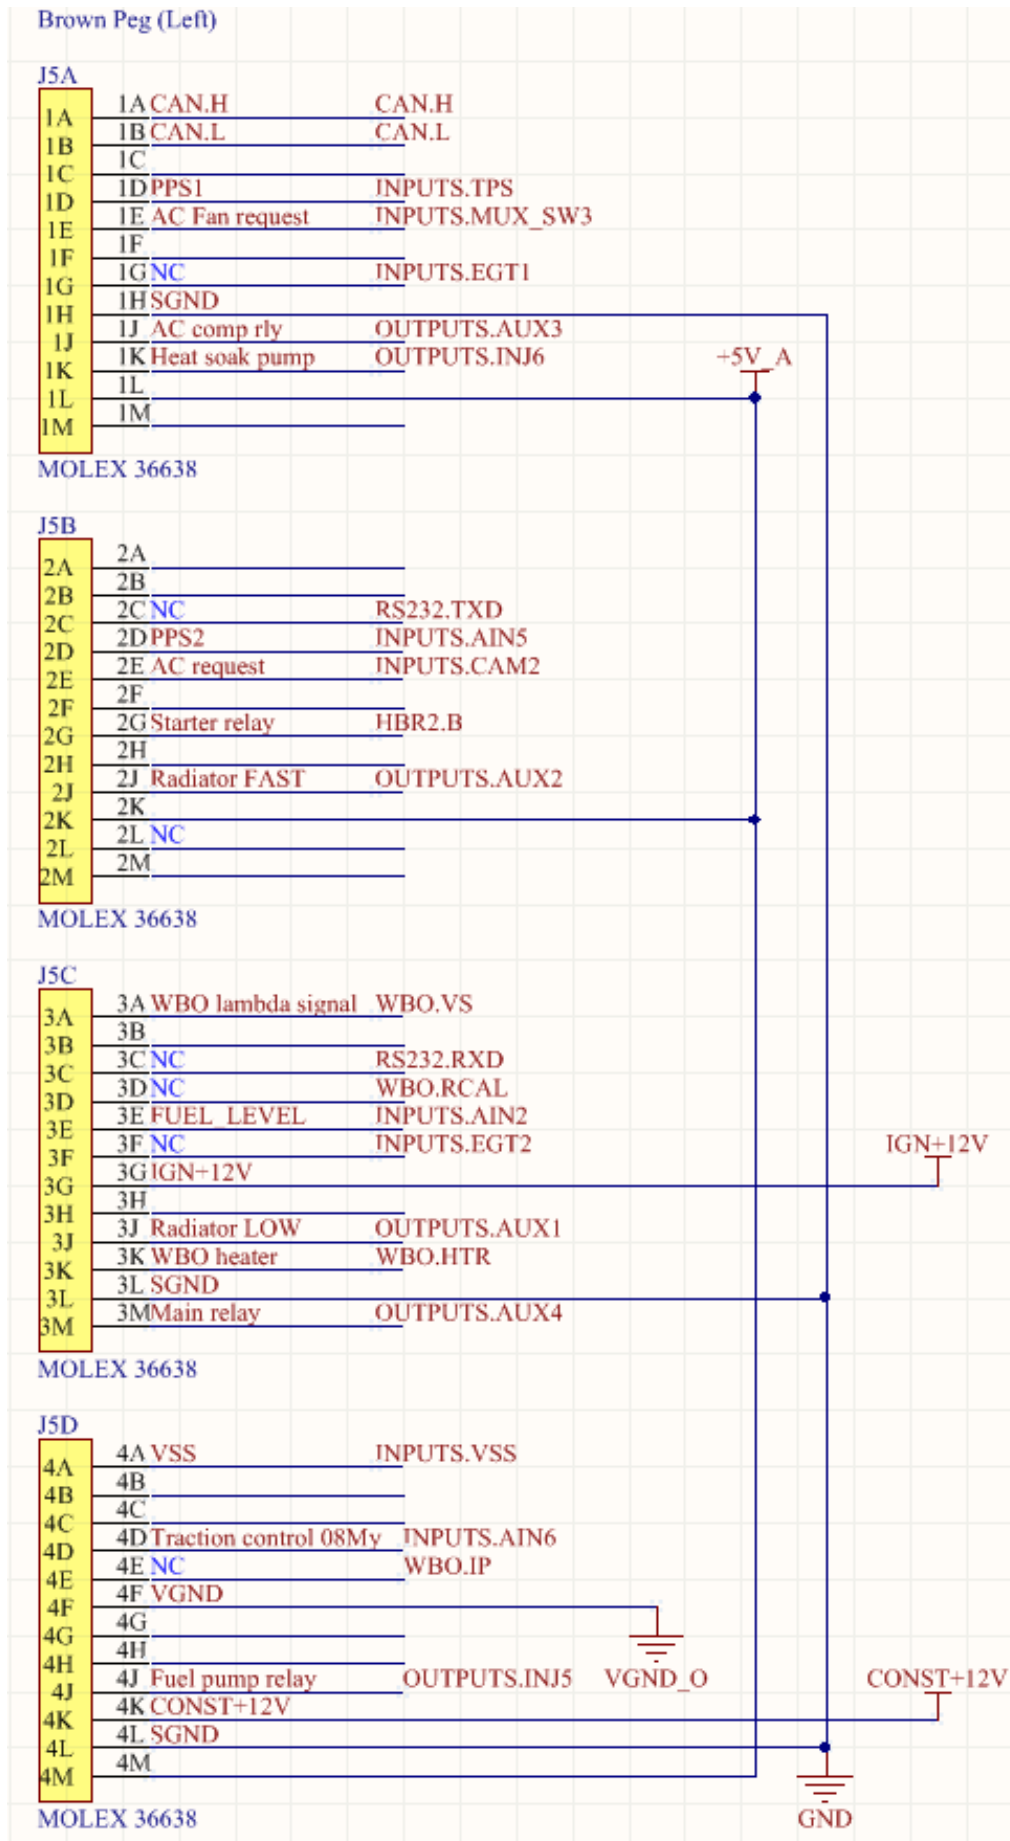

2ZZ PNP ECU**Extra EMU BLACK functions and assigned terminals:****Brown Peg**

- 1G - EGT1
- 2C - RS232 TXD
- 3A - WBO VS
- 3C - RS232 RXD
- 3D - WBO RCAL
- 3F - EGT2
- 3K - WBO Heater
- 4E - WBO IP
- 4F - WBO VGND
- 3M - AUX3

Black Peg - MOLEX 36638-0002

- 3A - Knock Sensor 2
- 3L - Flex Fuel input

BROWN PEG CONNECTION

BLACK PEG