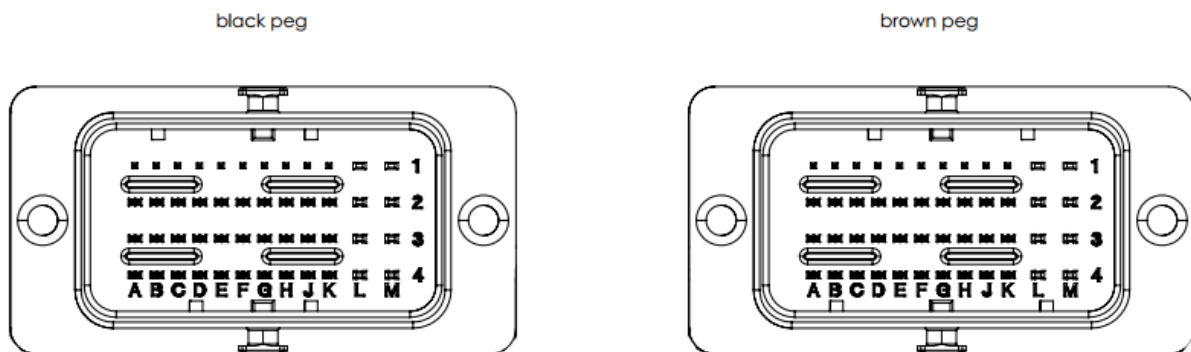

2ZZ PNP ECU**Extra EMU BLACK functions and assigned terminals:****Brown Peg**

- 1G - EGT1
- 2C - RS232 TXD
- 3A - WBO VS
- 3C - RS232 RXD
- 3D - WBO RCAL
- 3F - EGT2
- 3K - WBO Heater
- 4E - WBO IP
- 4F - WBO VGND
- 3M - AUX3

Black Peg - MOLEX 36638-0002

- 3A - Knock Sensor 2
- 3L - Flex Fuel input

BROWN PEG CONNECTION

BLACK PEG